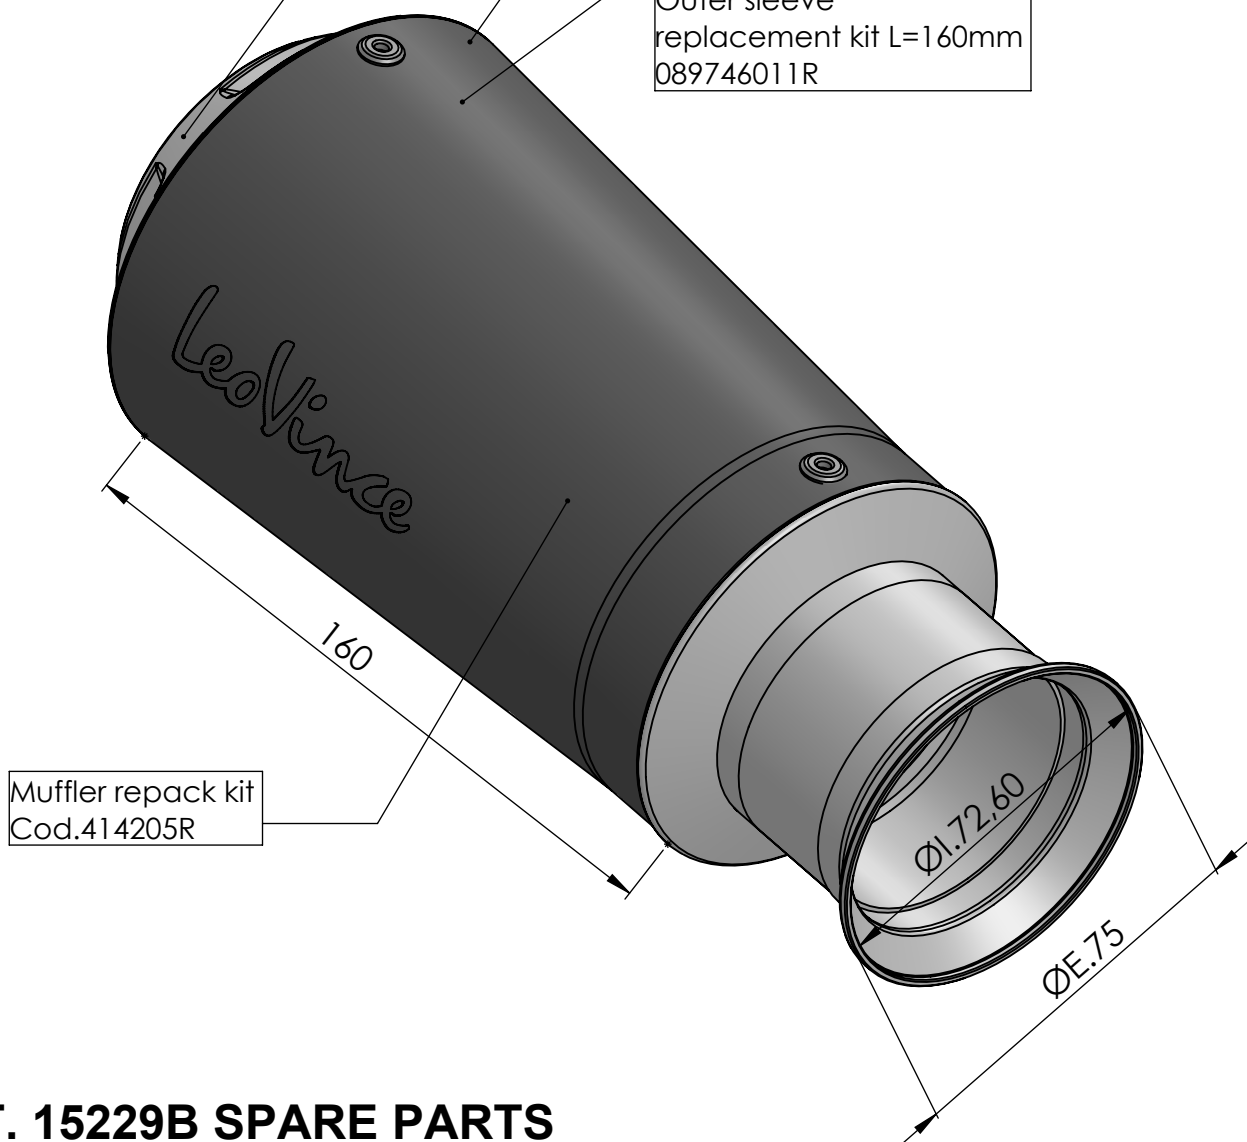

End cap set  
309746701R

LV10 silencer Stainless s.  
Øi 60X160 RHS  
Cod.3015229485R

Outer sleeve  
replacement kit L=160mm  
089746011R

Muffler repack kit  
Cod.414205R

## ART. 15229B SPARE PARTS

KTM 1290 SUPER DUKE R / 1290 SUPER DUKE GT

SLIP-ON - LV-10 -BLACK